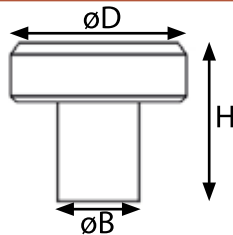

CRYSTAL

40500 Knobs

500 clear crystal
2 polished brass
96 polished chrome

| Ref. No. | øD mm | øB mm | H mm | H inches |
|-------------|-------|-------|------|----------|
| 40525-*-500 | 25 | 23 | 35 | 1-3/8 |
| 40530-*-500 | 30 | 23 | 43 | 1-11/16 |
| 40540-*-500 | 40 | 35 | 50 | 1-15/16 |

* metal finish colour number - see above

Fasteners included: M4 x 25mm • Unleaded crystal with mazac pedestal

43000 Knobs

500 clear crystal
38 brushed stainless steel

| Ref. No. | ØD mm | ØB mm | H mm | H inches |
|--------------|-------|-------|------|----------|
| 43025-38-500 | 25 | 10 | 24 | 15/16 |
| 43030-38-500 | 30 | 12 | 28 | 1-1/8 |
| 43035-38-500 | 35 | 12 | 28 | 1-1/8 |

Fasteners included: M4 x 25mm • Unleaded crystal with stainless steel pedestal

44000 Knobs

500 clear crystal
38 brushed stainless steel

| Ref. No. | ØD mm | ØB mm | H mm | H inches |
|--------------|-------|-------|------|----------|
| 44000-38-500 | 21 | 17 | 31 | 1-1/4 |

Fasteners included: M4 x 25mm • Unleaded crystal with stainless steel pedestal
The hand-made nature of these items may cause a slight variance in measurements. This results in each piece being unique.