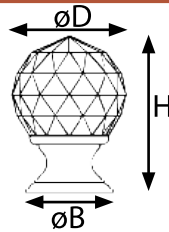

CRYSTAL

40500 Knobs

500 clear crystal
2 polished brass
96 polished chrome

| Ref. No. | øD mm | øB mm | H mm | H inches |
|-------------|-------|-------|------|----------|
| 40525-*-500 | 25 | 23 | 35 | 1-3/8 |
| 40530-*-500 | 30 | 23 | 43 | 1-11/16 |
| 40540-*-500 | 40 | 35 | 50 | 1-15/16 |

* metal finish colour number - see above

Fasteners included: M4 x 25mm • Unleaded crystal with mazac pedestal

43000 Knobs

500 clear crystal
38 brushed stainless steel

| Ref. No. | ØD mm | ØB mm | H mm | H inches |
|--------------|-------|-------|------|----------|
| 43025-38-500 | 25 | 10 | 24 | 15/16 |
| 43030-38-500 | 30 | 12 | 28 | 1-1/8 |
| 43035-38-500 | 35 | 12 | 28 | 1-1/8 |

Fasteners included: M4 x 25mm • Unleaded crystal with stainless steel pedestal

44000 Knobs

500 clear crystal
38 brushed stainless steel

| Ref. No. | ØD mm | ØB mm | H mm | H inches |
|--------------|-------|-------|------|----------|
| 44000-38-500 | 21 | 17 | 31 | 1-1/4 |