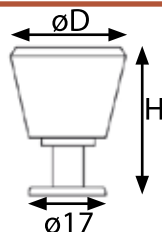

CRYSTAL

40500 Knobs

500 clear crystal
2 polished brass
96 polished chrome

| Ref. No. | øD mm | øB mm | H mm | H inches |
|-------------|-------|-------|------|----------|
| 40525-*-500 | 25 | 23 | 35 | 1-3/8 |
| 40530-*-500 | 30 | 23 | 43 | 1-11/16 |
| 40540-*-500 | 40 | 35 | 50 | 1-15/16 |

* metal finish colour number - see above

Fasteners included: M4 x 25mm • Unleaded crystal with mazac pedestal

43000 Knobs

500 clear crystal
38 brushed stainless steel

| Ref. No. | ØD mm | ØB mm | H mm | H inches |
|--------------|-------|-------|------|----------|
| 43025-38-500 | 25 | 10 | 24 | 15/16 |
| 43030-38-500 | 30 | 12 | 28 | 1-1/8 |
| 43035-38-500 | 35 | 12 | 28 | 1-1/8 |

Fasteners included: M4 x 25mm • Unleaded crystal with stainless steel pedestal

44000 Knobs

500 clear crystal
38 brushed stainless steel

| Ref. No. | ØD mm | ØB mm | H mm | H inches |
|--------------|-------|-------|------|----------|
| 44000-38-500 | 21 | 17 | 31 | 1-1/4 |