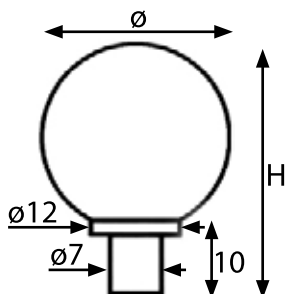

40000 Crystal Ball Knobs on Stainless Steel Base

40030-38-500

40025-38-500

40025-38-501

40030-38-501

The hand-made nature of these items may cause a slight variance in measurements. This results in each piece being unique. Dye lot variances may occur.

Ref. No.	ø mm	H mm
40025-38-(colour no.)	25	33
40030-38-(colour no.)	30	39
	Crystal Colour	Frosted
500	Clear	501
n/a	Yellow	503
504	Amber	505
506	Light Blue	507
508	Dark Blue	509
510	Light Green	511
512	Dark Green	513

Fasteners included: M4 x 25mm • Unleaded crystal with brushed stainless steel pedestal