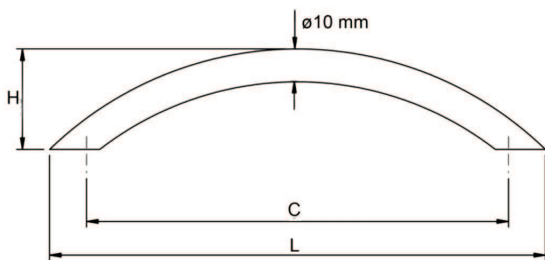

Colour #	Finish
117	Polished Gold
140	Satin Chrome
141	Polished Chrome
142	Brushed Stainless Steel
145	Nickel Satin
161	Black Satin

Ref. No.	C mm	H mm	L mm	L inches	Icon
4800-(Colour No.) all finishes available	96	30	115	4-1/2	25
4859-(Colour No.) all finishes available	128	30	151	5-5/16	25
4860-(Colour No.) all finishes available	160	30	190	7-1/2	25
4861-(Colour No.) all finishes available	192	31	225	8-3/4	25
4865-(Colour No.) 117, 140, 141, 145	320	34	364	14-5/16	10